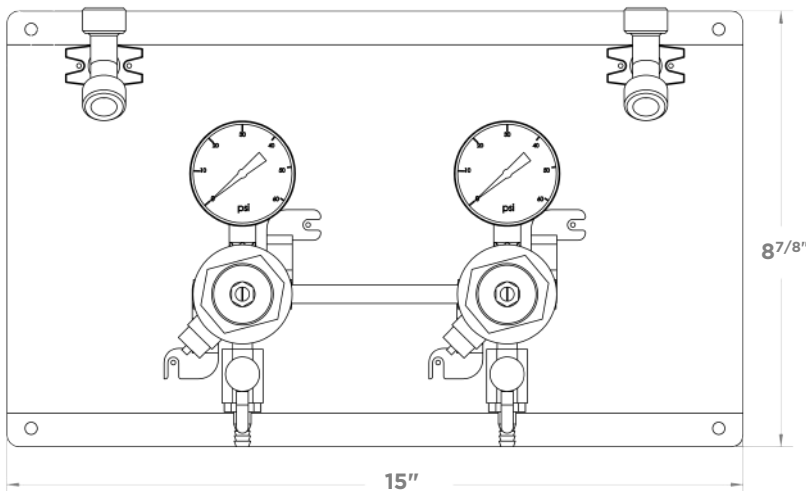

DELUXE TECFLO REGULATOR PANEL

CO875002TF

KEY FEATURES

- Easy to Clean, Durable Powder Coated Panel
- 304SS Beer Fittings
- NSF Skip Bond Jumper Line Sets
- 304SS 1/4", 5/16", & 3/8" Outlet Options
- 304SS Solid Tube Push-In Connectors
- Tamper Resistant Regulator
- 304SS Push-In Barb Fittings Assembly

OPTIONS & ACCESSORIES

- Personalize with your Company Logo
- NSF Total Barrier Skip Bond Jumper Line Sets
- Wall Bracket Fitting Kits
- 304SS FOB Detectors
- Beer Pumps & Reversal Valves
- SS Beer Manifolds & Gas Distributors
- FOB Drain Bottle Kits