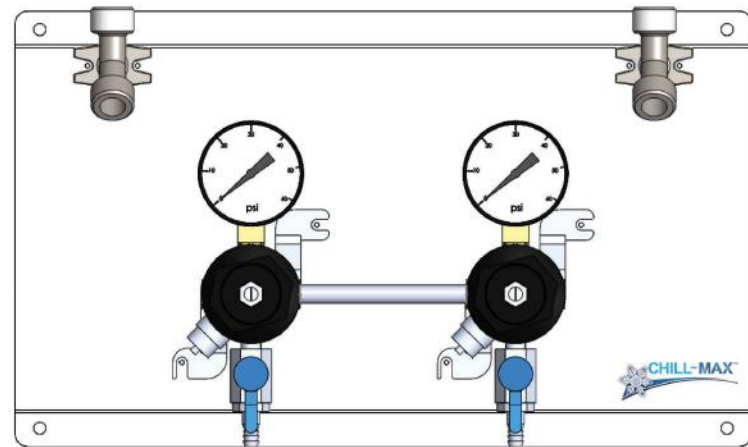

DELUXE TECFLO REGULATOR PANEL

CO875002TF

KEY FEATURES

- Easy to Clean, Durable Powder Coated Panel
- 304SS Beer Fittings
- NSF Skip Bond Jumper Line Sets
- 304SS 1/4", 5/16", & 3/8" Outlet Options
- 304SS Solid Tube Push-In Connectors
- Tamper Resistant Regulator
- 304SS Push-In Barb Fittings Assembly

OPTIONS & ACCESSORIES

- Personalize with your Company Logo
- NSF Total Barrier Skip Bond Jumper Line Sets
- Wall Bracket Fitting Kits
- 304SS FOB Detectors
- Beer Pumps & Reversal Valves
- SS Beer Manifolds & Gas Distributors
- FOB Drain Bottle Kits